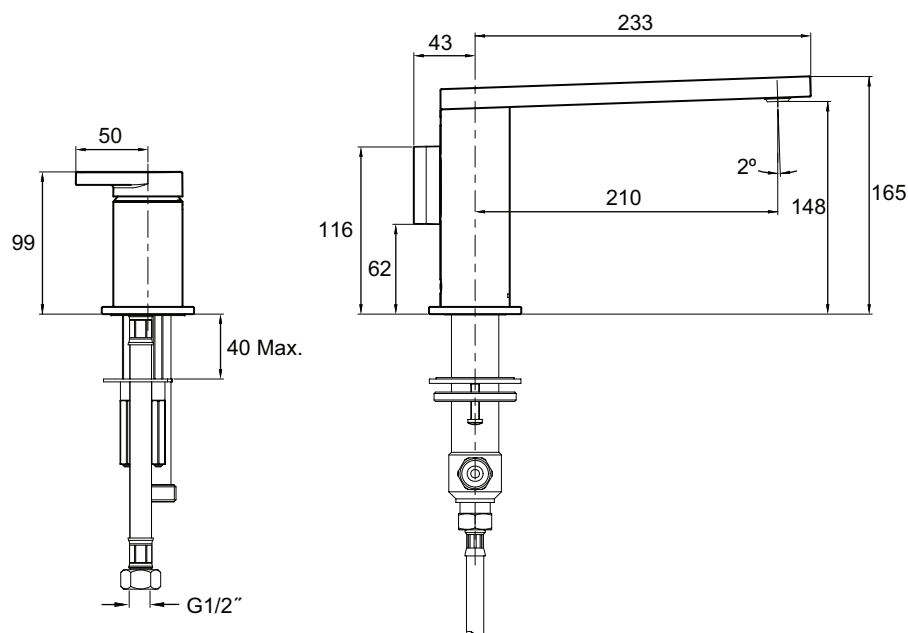

## Composed Single-Lever 3-Hole Deck-Mount Bath Filler with Handshower

73078D

**Product Description:** Composed single-lever 3-hole deck-mount bath filler with handshower

**Colour/Finish:** Polished Chrome

**Material:** Brass Body

**Minimum Pressure:** 0.5 bar

**Product Weight (kg):** 5.8

**Fixings Included:** Yes

**Guarantee (Years):** 5

Flow Diagram

**Additional Information:** KOHLER® finishes resist corrosion and tarnishing, whilst solid brass construction ensures durability and reliability.

## Dimensions (mm)