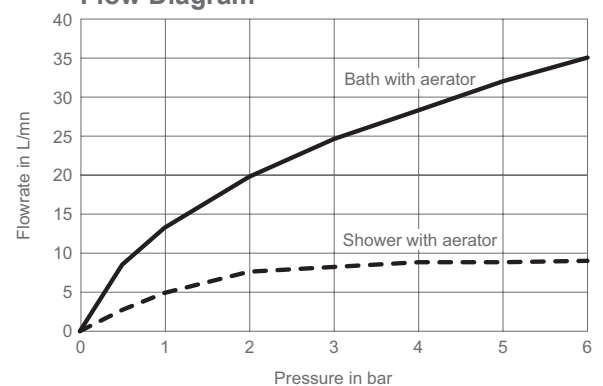

## Composed Single-Lever 3-Hole Deck-Mount Bath Filler with Handshower

73078D

**Product Description:** Composed single-lever 3-hole deck-mount bath filler with handshower

**Colour/Finish:** Polished Chrome

**Material:** Brass Body

**Minimum Pressure:** 0.5 bar

**Product Weight (kg):** 5.8

**Fixings Included:** Yes

**Guarantee (Years):** 5

Flow Diagram

**Additional Information:** KOHLER® finishes resist corrosion and tarnishing, whilst solid brass construction ensures durability and reliability.

## Dimensions (mm)